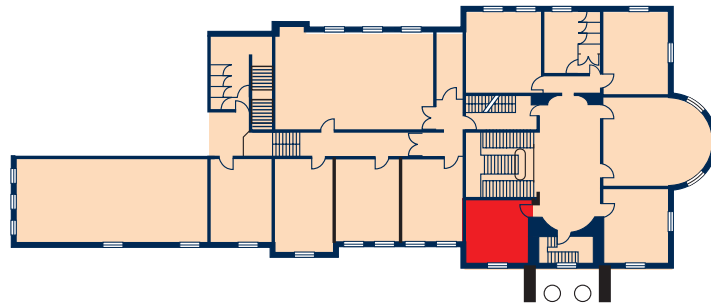

The Hester Clark

Room Dimension (metres) L x W x H

4.7 x 5.9 x 3.5

Services and equipment key

x2	double sockets		water cooler
	single socket		tape deck
	telephone socket		flip chart
	television		free chart easel
	television aerial		wipe board
	computer socket		overhead projector
	video		
	hi-fi system