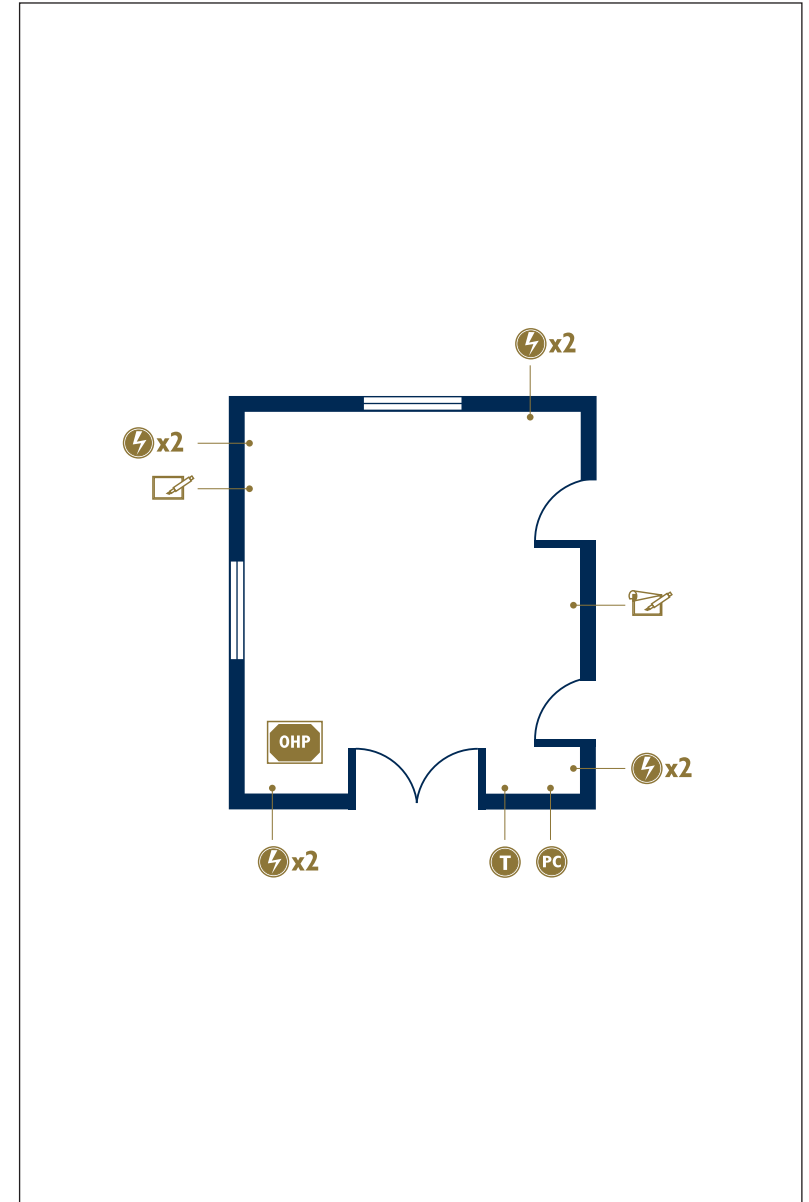

The Lawson

Room Dimension (metres) L x W x H

9.9 x 6.6 x 3.5

Services and equipment key

- | | |
|--|--|
|  x2 double sockets |  water cooler |
|  single socket |  tape deck |
|  telephone socket |  flip chart |
|  television |  free chart easel |
|  television aerial |  wipe board |
|  PC computer socket |  OHP overhead projector |
|  video | |
|  hi-fi system | |

8.0 x 6.4 x 3.5

Services and equipment key

 x2	double sockets		water cooler
	single socket		tape deck
	telephone socket		flip chart
	television		free chart easel
	television aerial		wipe board
	computer socket		overhead projector
	video		
	hi-fi system		

LONGHIRST

Longhirst Hall, Longhirst, Morpeth,
Northumberland NE61 3LL.
Tel: 01670 791348 Fax: 01670 791385
www.longhirst.co.uk E-mail:
enquiries@longhirst.co.uk

The Stowell

Room Dimension (metres) L x W x H

5.8 x 4.4 x 3.5

Services and equipment key

- | | | | |
|--|-------------------|---|--------------------|
|  x2 | double sockets |  | water cooler |
|  | single socket |  | tape deck |
|  | telephone socket |  | flip chart |
|  | television |  | free chart easel |
|  | television aerial |  | wipe board |
|  | computer socket |  | overhead projector |
|  | video | | |
|  | hi-fi system | | |