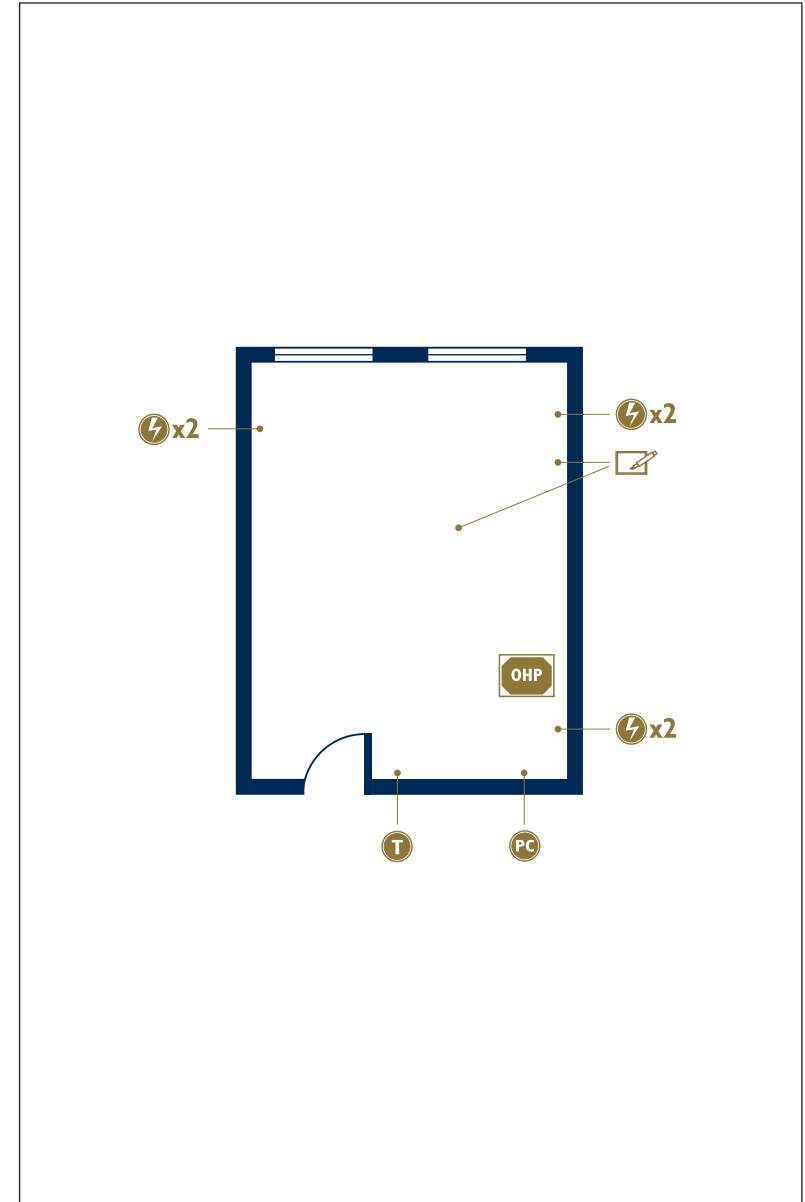

Room Dimension (metres) L x W x H

5.6 x 4.9 x 3.3

Services and equipment key

x2 double sockets	water cooler
single socket	tape deck
telephone socket	flip chart
television	free chart easel
television aerial	wipe board
computer socket	overhead projector
video	
hi-fi system	

LONGHIRST

Longhirst Hall, Longhirst, Morpeth,
Northumberland NE61 3LL.
Tel: 01670 791348 Fax: 01670 791385
www.longhirst.co.uk E-mail:
enquiries@longhirst.co.uk