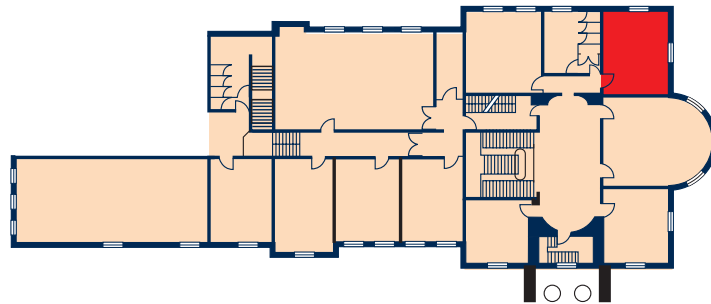

5.9 x 4.4 x 3.5

Services and equipment key

 x2 double sockets	 water cooler
 single socket	 tape deck
 telephone socket	 flip chart
 television	 free chart easel
 television aerial	 wipe board
 computer socket	 overhead projector
 video	
 hi-fi system	