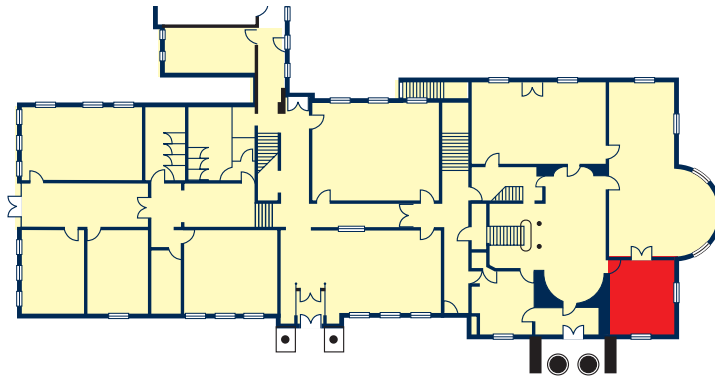

The Lawson

Room Dimension (metres) L x W x H

9.9 x 6.6 x 3.5

Services and equipment key

- | | |
|--|--|
|  x2 double sockets |  water cooler |
|  single socket |  tape deck |
|  telephone socket |  flip chart |
|  television |  free chart easel |
|  television aerial |  wipe board |
|  PC computer socket |  OHP overhead projector |
|  video | |
|  hi-fi system | |

10.3 x 5.5 x 4.2

Services and equipment key

 x2	double sockets		water cooler
	single socket		tape deck
	telephone socket		flip chart
	television		free chart easel
	television aerial		wipe board
	computer socket		overhead projector
	video		
	hi-fi system		

5.6 x 4.9 x 3.3

Services and equipment key

 x2	double sockets		water cooler
	single socket		tape deck
	telephone socket		flip chart
	television		free chart easel
	television aerial		wipe board
	computer socket		overhead projector
	video		
	hi-fi system		