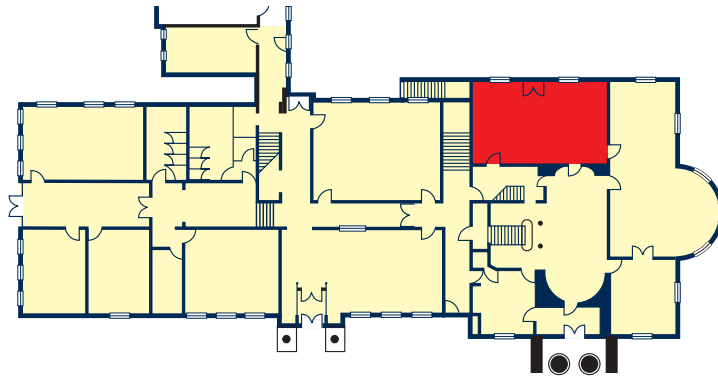

The Lawson

Room Dimension (metres) L x W x H

9.9 x 6.6 x 3.5

Services and equipment key

- | | |
|--|--|
|  x2 double sockets |  water cooler |
|  single socket |  tape deck |
|  telephone socket |  flip chart |
|  television |  free chart easel |
|  television aerial |  wipe board |
|  PC computer socket |  OHP overhead projector |
|  video | |
|  hi-fi system | |

10.3 x 5.5 x 4.2

Services and equipment key

 x2	double sockets		water cooler
	single socket		tape deck
	telephone socket		flip chart
	television		free chart easel
	television aerial		wipe board
	computer socket		overhead projector
	video		
	hi-fi system		