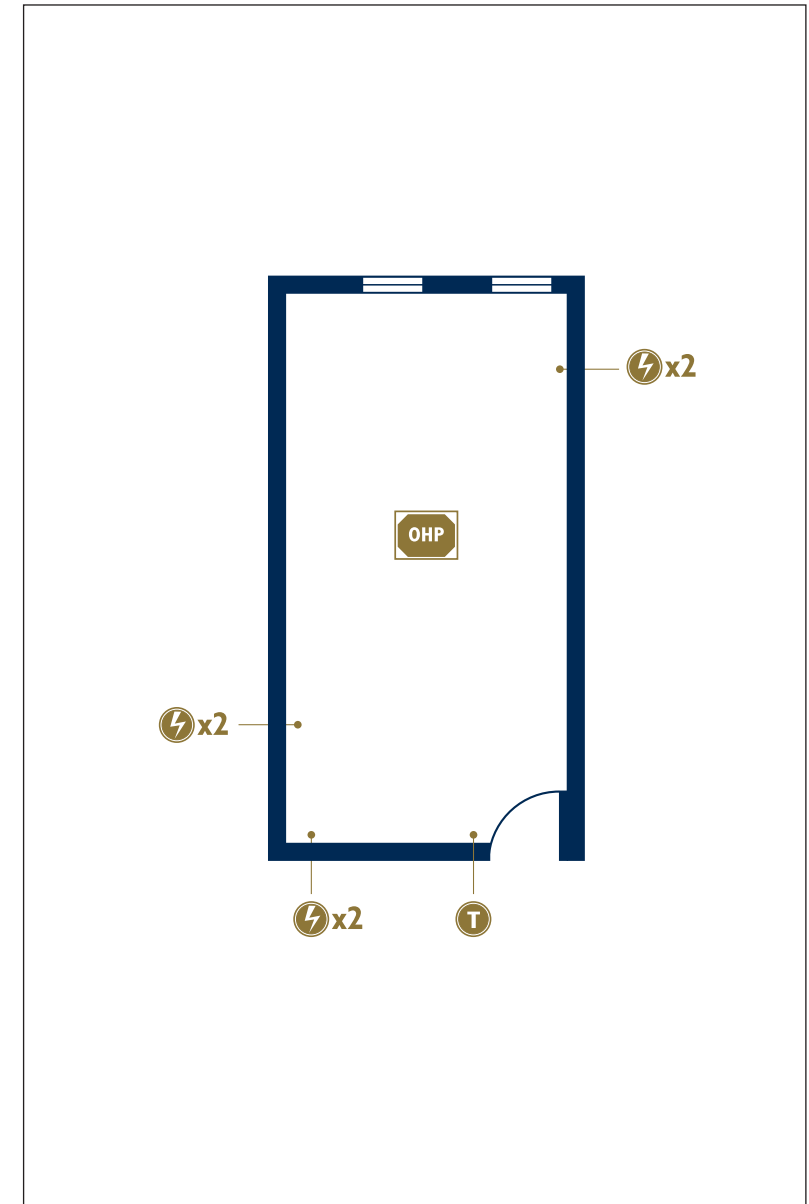

Room Dimension (metres) L x W x H

7.0 x 3.5 x 2.4

Services and equipment key

x2 double sockets	water cooler
single socket	tape deck
telephone socket	flip chart
television	free chart easel
television aerial	wipe board
computer socket	overhead projector
video	
hi-fi system	

LONGHIRST

Longhirst Hall, Longhirst, Morpeth,
Northumberland NE61 3LL.
Tel: 01670 791348 Fax: 01670 791385
www.longhirst.co.uk E-mail:
enquiries@longhirst.co.uk