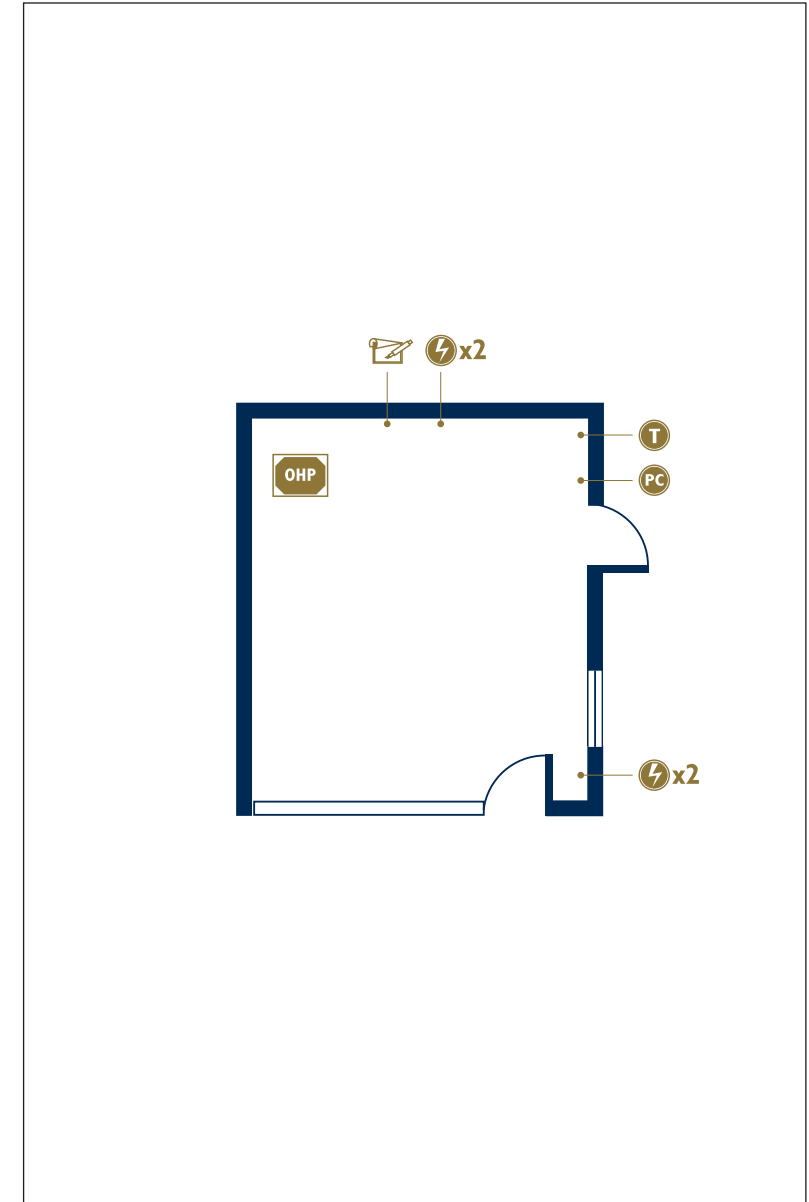

Room Dimension (metres) L x W x H

5.8 x 4.4 x 2.5

Services and equipment key

x2	double sockets		water cooler
	single socket		tape deck
	telephone socket		flip chart
	television		free chart easel
	television aerial		wipe board
	computer socket		overhead projector
	video		
	hi-fi system		

LONGHIRST

Longhirst Hall, Longhirst, Morpeth,
Northumberland NE61 3LL.
Tel: 01670 791348 Fax: 01670 791385
www.longhirst.co.uk E-mail:
enquiries@longhirst.co.uk