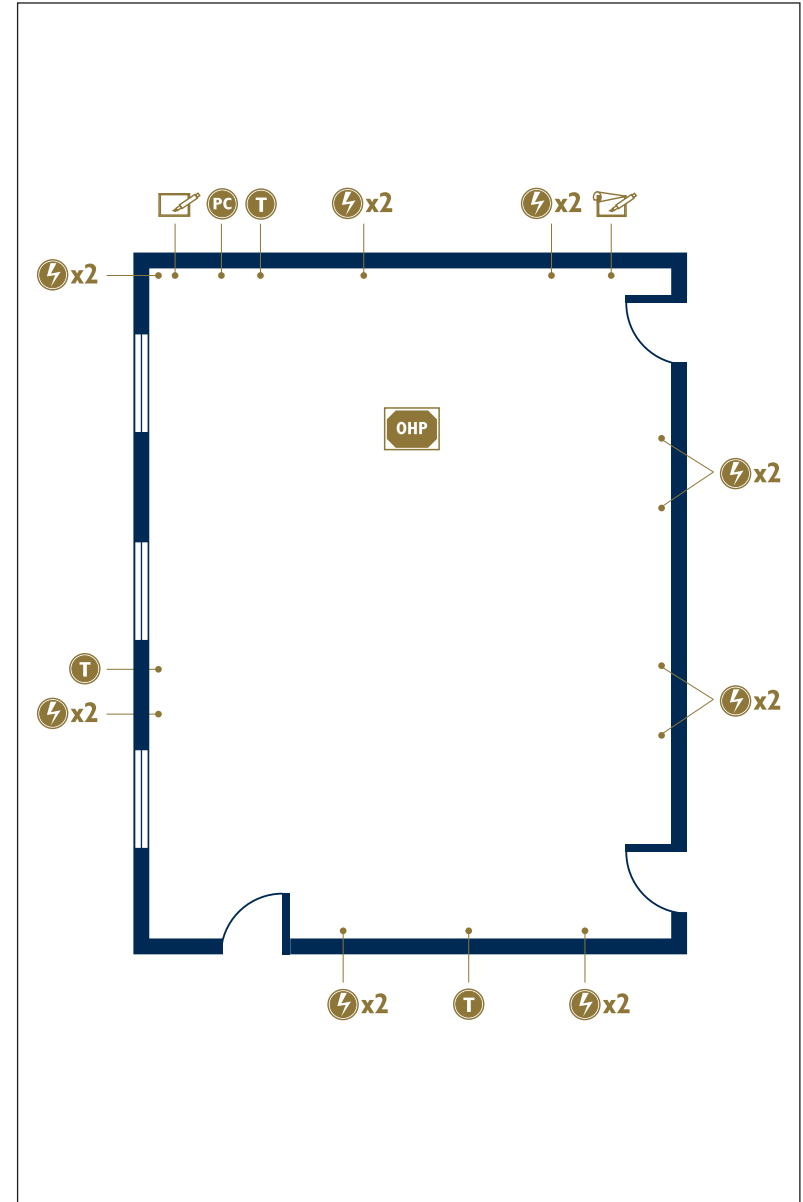

The Lawson

Room Dimension (metres) L x W x H

9.9 x 6.6 x 3.5

Services and equipment key

- | | |
|--|--|
|  x2 double sockets |  water cooler |
|  single socket |  tape deck |
|  telephone socket |  flip chart |
|  television |  free chart easel |
|  television aerial |  wipe board |
|  PC computer socket |  OHP overhead projector |
|  video | |
|  hi-fi system | |

10.3 x 5.5 x 4.2

Services and equipment key

 x2	double sockets		water cooler
	single socket		tape deck
	telephone socket		flip chart
	television		free chart easel
	television aerial		wipe board
	computer socket		overhead projector
	video		
	hi-fi system		