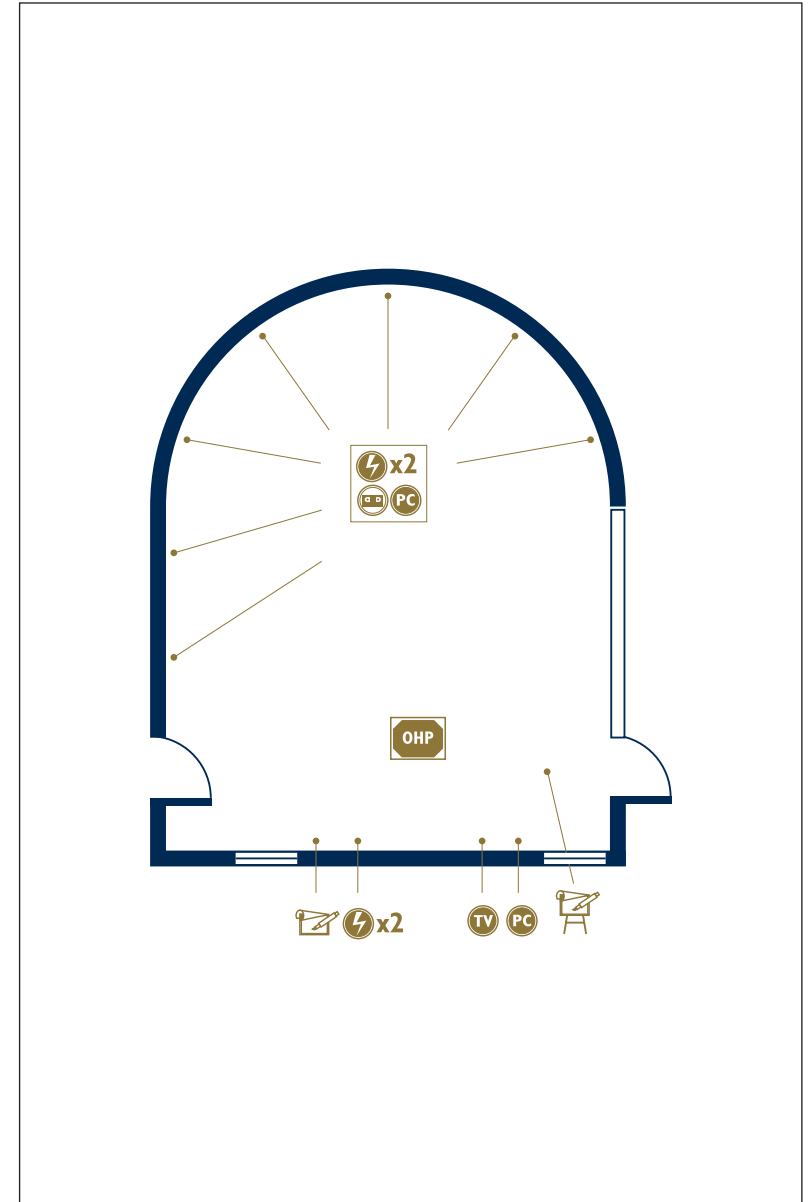

4.7 x 5.9 x 3.5

Services and equipment key

 x2	double sockets		water cooler
	single socket		tape deck
	telephone socket		flip chart
	television		free chart easel
	television aerial		wipe board
	computer socket		overhead projector
	video		
	hi-fi system		

LONGHIRST

Longhirst Hall, Longhirst, Morpeth,
Northumberland NE61 3LL.
Tel: 01670 791348 Fax: 01670 791385
www.longhirst.co.uk E-mail:
enquiries@longhirst.co.uk

Portland 1

Room Dimension (metres) L x W x H

8.0 x 6.2 x 2.5

Services and equipment key

 x2	double sockets		water cooler
	single socket		tape deck
	telephone socket		flip chart
	television		free chart easel
	television aerial		wipe board
	computer socket		overhead projector
	video		
	hi-fi system		