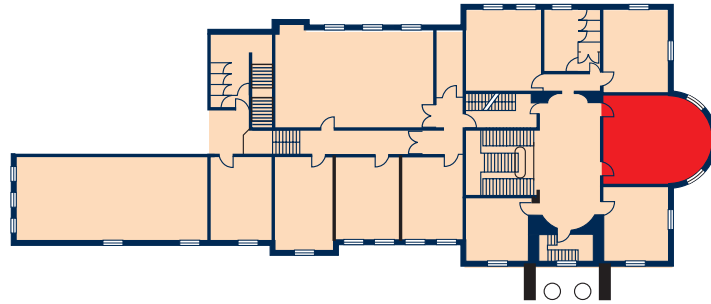

The Barker

Room Dimension (metres) L x W x H

8.0 x 6.4 x 3.5

Services and equipment key

x2	double sockets		water cooler
	single socket		tape deck
	telephone socket		flip chart
	television		free chart easel
	television aerial		wipe board
	computer socket		overhead projector
	video		
	hi-fi system