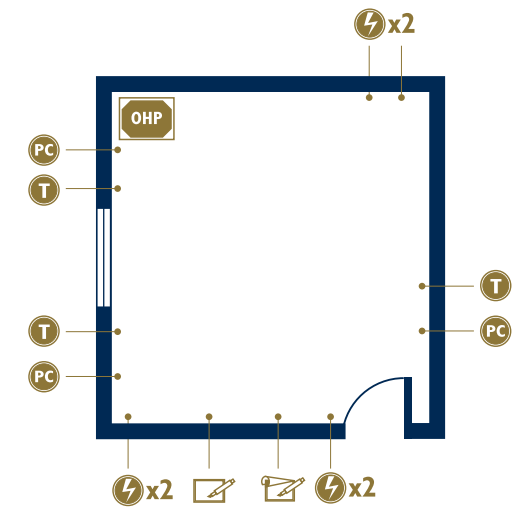

5.8 x 4.4 x 3.5

Services and equipment key

- | | | | |
|--|-------------------|---|--------------------|
|  x2 | double sockets |  | water cooler |
|  | single socket |  | tape deck |
|  | telephone socket |  | flip chart |
|  | television |  | free chart easel |
|  | television aerial |  | wipe board |
|  | computer socket |  | overhead projector |
|  | video | | |
|  | hi-fi system | | |

LONGHIRST

Longhirst Hall, Longhirst, Morpeth,
Northumberland NE61 3LL.
Tel: 01670 791348 Fax: 01670 791385
www.longhirst.co.uk E-mail:
enquiries@longhirst.co.uk

The Hester Clark

Room Dimension (metres) L x W x H

4.7 x 5.9 x 3.5

Services and equipment key

 x2	double sockets		water cooler
	single socket		tape deck
	telephone socket		flip chart
	television		free chart easel
	television aerial		wipe board
	computer socket		overhead projector
	video		
	hi-fi system		