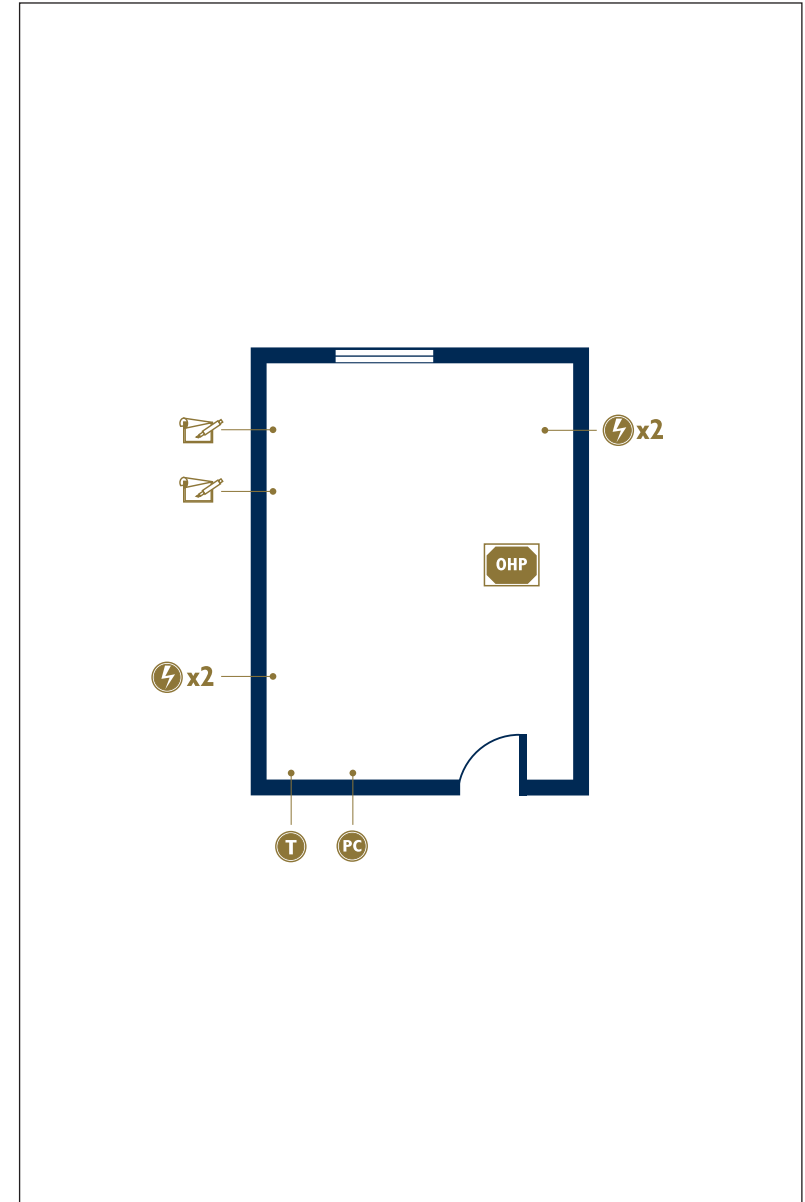

LONGHIRST

Longhirst Hall, Longhirst, Morpeth,
Northumberland NE61 3LL.
Tel: 01670 791348 Fax: 01670 791385
www.longhirst.co.uk E-mail:
enquiries@longhirst.co.uk