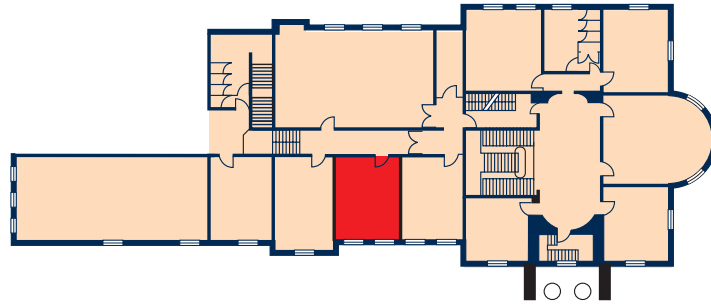

Room Dimension (metres) L x W x H

5.6 x 4.9 x 3.3

Services and equipment key

x2 double sockets	water cooler
single socket	tape deck
telephone socket	flip chart
television	free chart easel
television aerial	wipe board
computer socket	overhead projector
video	
hi-fi system	

LONGHIRST

Longhirst Hall, Longhirst, Morpeth,
Northumberland NE61 3LL.
Tel: 01670 791348 Fax: 01670 791385
www.longhirst.co.uk E-mail:
enquiries@longhirst.co.uk