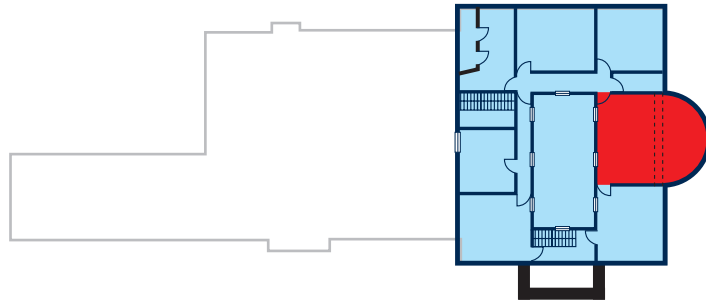

Portland 1

Room Dimension (metres) L x W x H

8.0 x 6.2 x 2.5

Services and equipment key

x2	double sockets		water cooler
	single socket		tape deck
	telephone socket		flip chart
	television		free chart easel
	television aerial		wipe board
	computer socket		overhead projector
	video		
	hi-fi system