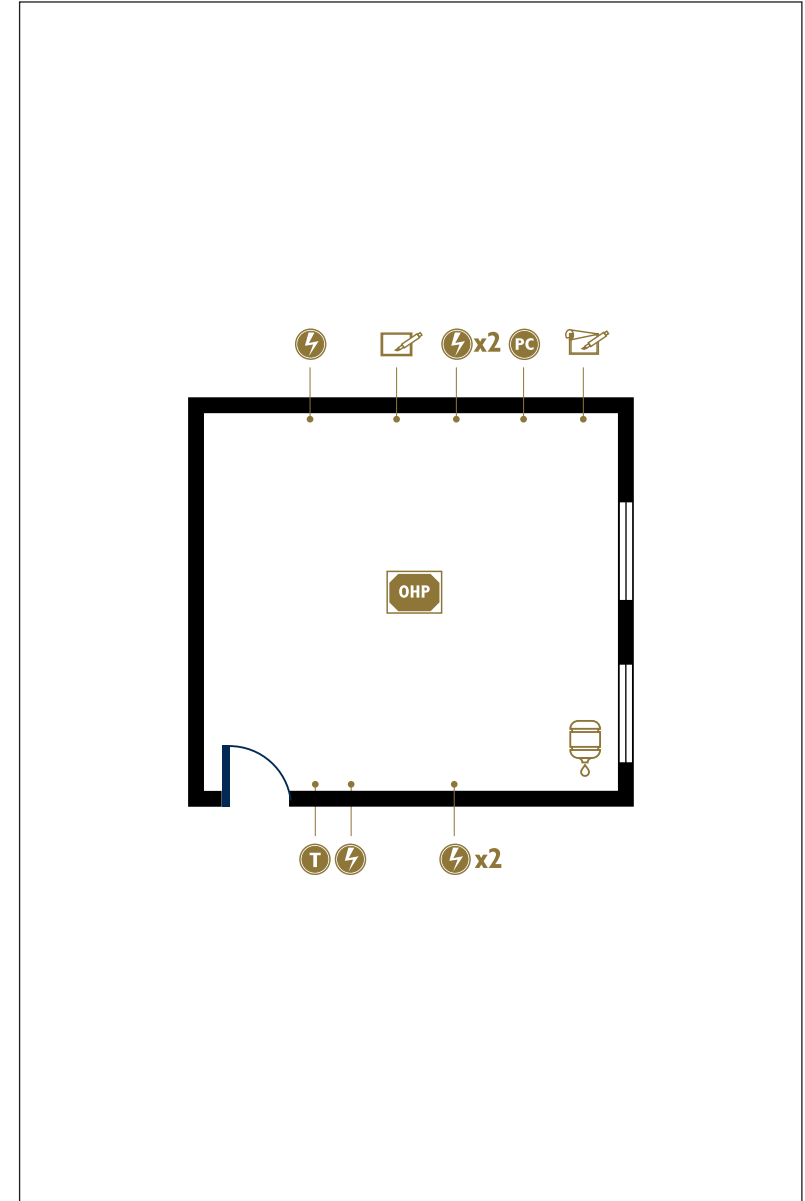

Room Dimension (metres) L x W x H

6.2 x 5.5 x 3.5

Services and equipment key

x2	double sockets		water cooler
	single socket		tape deck
	telephone socket		flip chart
	television		free chart easel
	television aerial		wipe board
	computer socket		overhead projector
	video		
	hi-fi system		

LONGHIRST

Longhirst Hall, Longhirst, Morpeth,
Northumberland NE61 3LL.
Tel: 01670 791348 Fax: 01670 791385
www.longhirst.co.uk E-mail:
enquiries@longhirst.co.uk