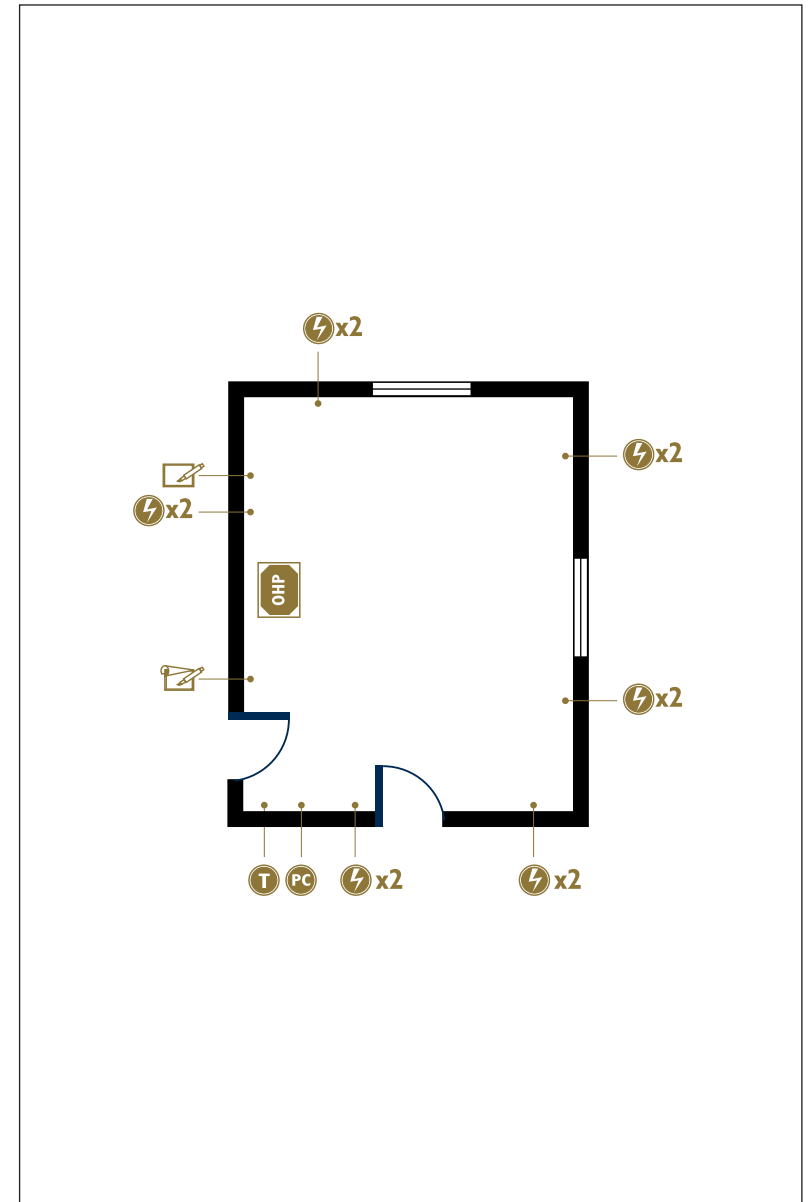

The Lawson

Room Dimension (metres) L x W x H

9.9 x 6.6 x 3.5

Services and equipment key

- | | |
|--|--|
|  x2 double sockets |  water cooler |
|  single socket |  tape deck |
|  telephone socket |  flip chart |
|  television |  free chart easel |
|  television aerial |  wipe board |
|  PC computer socket |  OHP overhead projector |
|  video | |
|  hi-fi system | |

10.3 x 5.5 x 4.2

Services and equipment key

 x2	double sockets		water cooler
	single socket		tape deck
	telephone socket		flip chart
	television		free chart easel
	television aerial		wipe board
	computer socket		overhead projector
	video		
	hi-fi system		

5.6 x 4.9 x 3.3

Services and equipment key

 x2	double sockets		water cooler
	single socket		tape deck
	telephone socket		flip chart
	television		free chart easel
	television aerial		wipe board
	computer socket		overhead projector
	video		
	hi-fi system		

5.9 x 4.4 x 3.5

Services and equipment key

 x2 double sockets	 water cooler
 single socket	 tape deck
 telephone socket	 flip chart
 television	 free chart easel
 television aerial	 wipe board
 computer socket	 overhead projector
 video	
 hi-fi system	