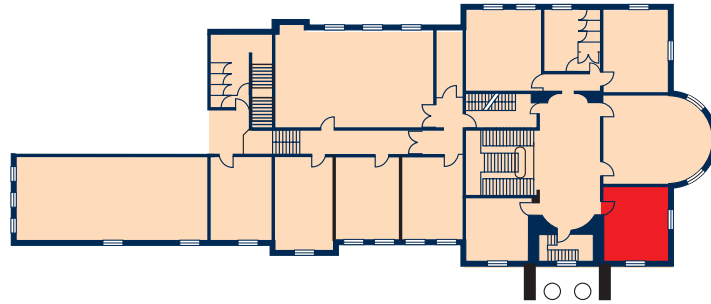

The Stowell

Room Dimension (metres) L x W x H

5.8 x 4.4 x 3.5

Services and equipment key

x2	double sockets		water cooler
	single socket		tape deck
	telephone socket		flip chart
	television		free chart easel
	television aerial		wipe board
	computer socket		overhead projector
	video		
	hi-fi system