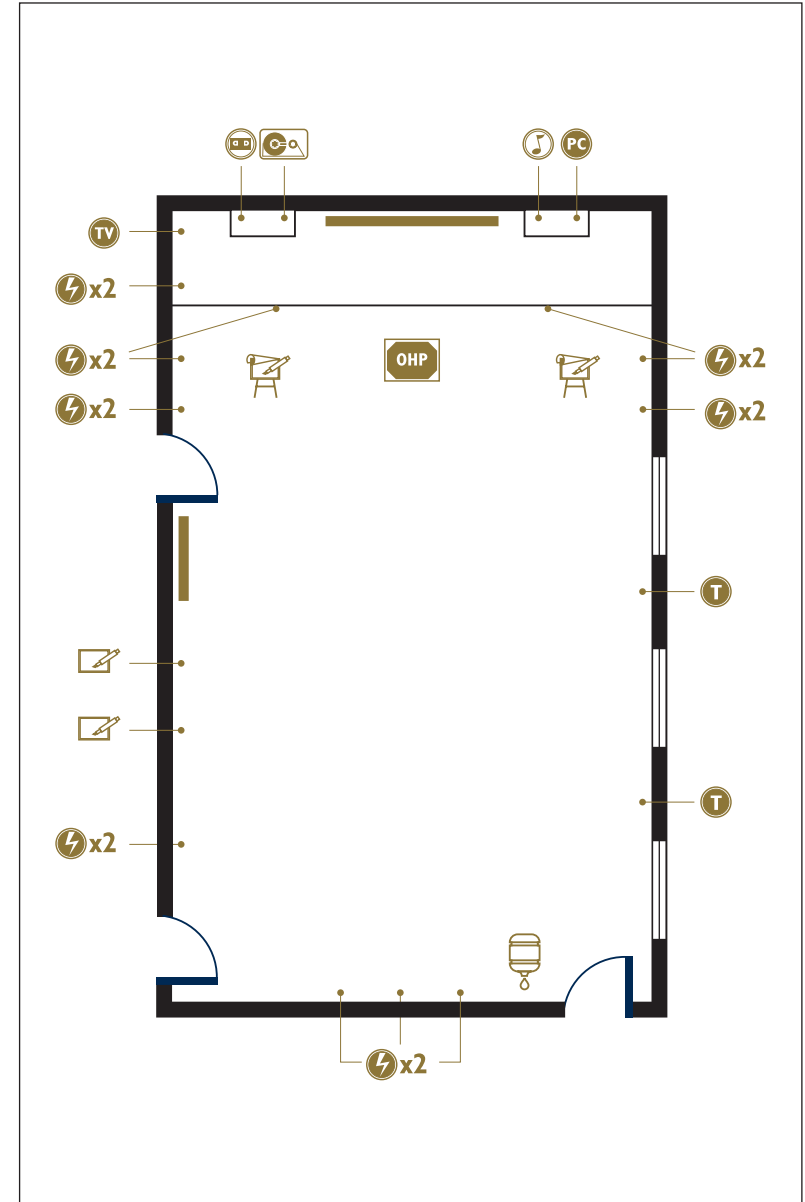

Room Dimension (metres) L x W x H

12 x 6.7 x 3.2

Services and equipment key

x2 double sockets	water cooler
single socket	tape deck
telephone socket	flip chart
television	free chart easel
television aerial	wipe board
computer socket	overhead projector
video	
hi-fi system	

LONGHIRST

Longhirst Hall, Longhirst, Morpeth,
Northumberland NE61 3LL.
Tel: 01670 791348 Fax: 01670 791385
www.longhirst.co.uk E-mail:
enquiries@longhirst.co.uk