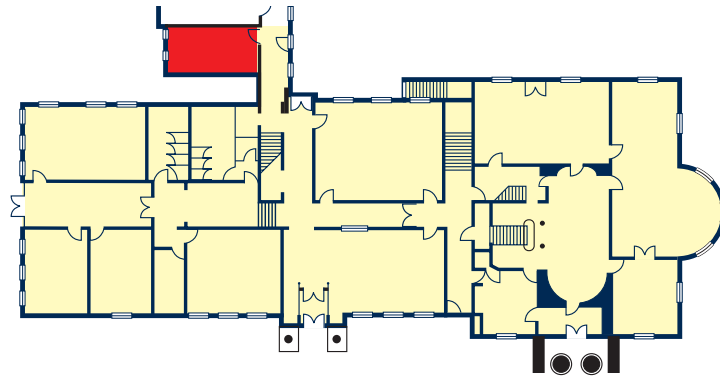

The Lawson

Room Dimension (metres) L x W x H

9.9 x 6.6 x 3.5

Services and equipment key

- | | |
|--|--|
|  x2 double sockets |  water cooler |
|  single socket |  tape deck |
|  telephone socket |  flip chart |
|  television |  free chart easel |
|  television aerial |  wipe board |
|  PC computer socket |  OHP overhead projector |
|  video | |
|  hi-fi system | |

5.6 x 4.9 x 3.3

Services and equipment key

 x2	double sockets		water cooler
	single socket		tape deck
	telephone socket		flip chart
	television		free chart easel
	television aerial		wipe board
	computer socket		overhead projector
	video		
	hi-fi system		

LONGHIRST

Longhirst Hall, Longhirst, Morpeth,
Northumberland NE61 3LL.
Tel: 01670 791348 Fax: 01670 791385
www.longhirst.co.uk E-mail:
enquiries@longhirst.co.uk

Room Dimension (metres) L x W x H

7.0 x 3.5 x 2.4