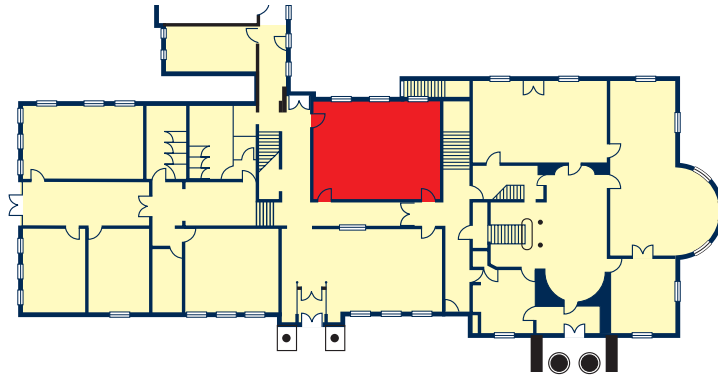

The Lawson

Room Dimension (metres) L x W x H

9.9 x 6.6 x 3.5

Services and equipment key

- | | |
|--|--|
|  x2 double sockets |  water cooler |
|  single socket |  tape deck |
|  telephone socket |  flip chart |
|  television |  free chart easel |
|  television aerial |  wipe board |
|  PC computer socket |  OHP overhead projector |
|  video | |
|  hi-fi system | |

10.3 x 5.5 x 4.2

Services and equipment key

 x2	double sockets		water cooler
	single socket		tape deck
	telephone socket		flip chart
	television		free chart easel
	television aerial		wipe board
	computer socket		overhead projector
	video		
	hi-fi system		