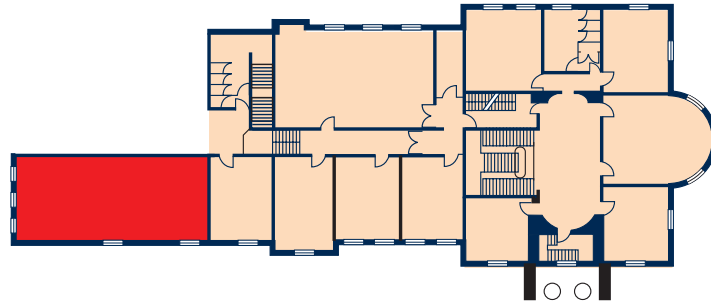

Collingwood 1

Room Dimension (metres) L x W x H

9.6 x 5.4 x 2.8

Services and equipment key

x2 double sockets	water cooler
single socket	tape deck
telephone socket	flip chart
television	free chart easel
television aerial	wipe board
computer socket	overhead projector
video	
hi-fi system	

LONGHIRST

Longhirst Hall, Longhirst, Morpeth,
Northumberland NE61 3LL.
Tel: 01670 791348 Fax: 01670 791385
www.longhirst.co.uk E-mail:
enquiries@longhirst.co.uk