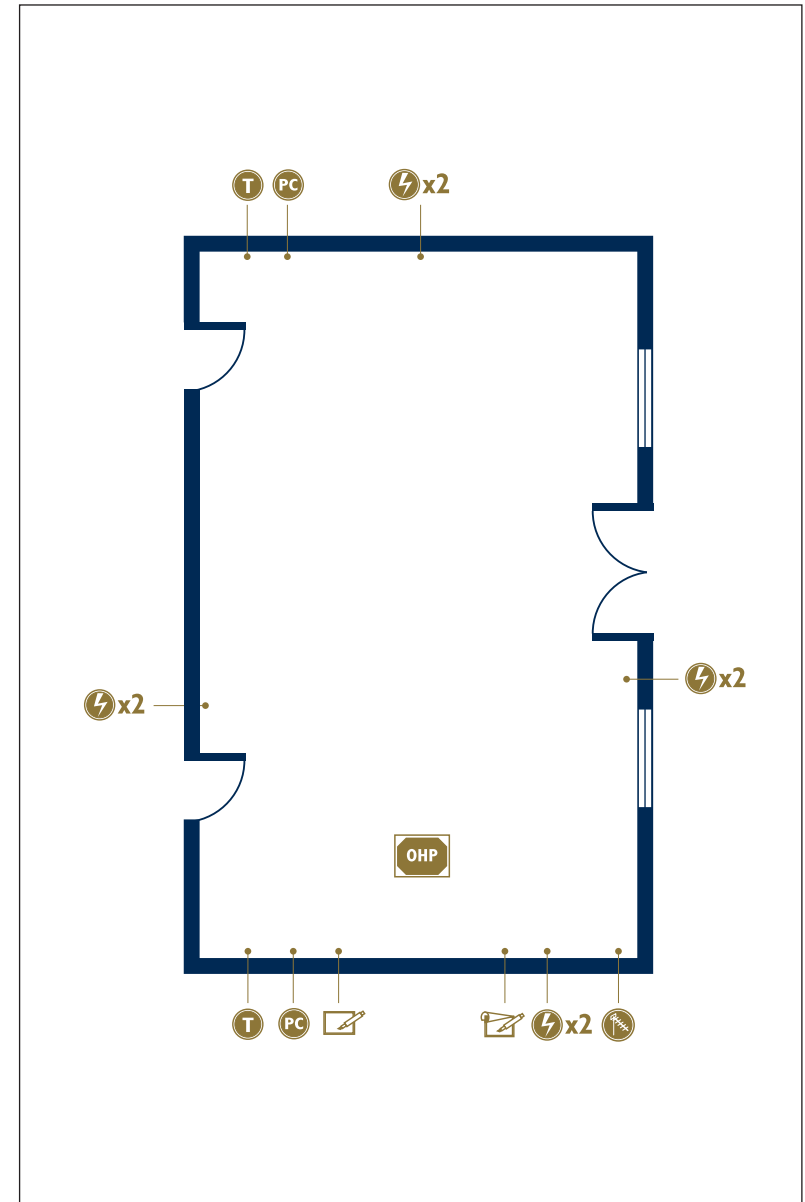

The Lawson

Room Dimension (metres) L x W x H

9.9 x 6.6 x 3.5

Services and equipment key

- | | |
|--|--|
|  x2 double sockets |  water cooler |
|  single socket |  tape deck |
|  telephone socket |  flip chart |
|  television |  free chart easel |
|  television aerial |  wipe board |
|  PC computer socket |  OHP overhead projector |
|  video | |
|  hi-fi system | |

10.3 x 5.5 x 4.2

Services and equipment key

 x2	double sockets		water cooler
	single socket		tape deck
	telephone socket		flip chart
	television		free chart easel
	television aerial		wipe board
	computer socket		overhead projector
	video		
	hi-fi system		