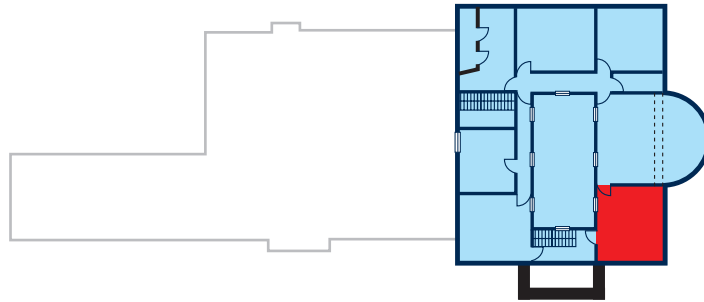

Room Dimension (metres) L x W x H

5.8 x 4.4 x 2.5

Services and equipment key

x2	double sockets		water cooler
	single socket		tape deck
	telephone socket		flip chart
	television		free chart easel
	television aerial		wipe board
	computer socket		overhead projector
	video		
	hi-fi system		

LONGHIRST

Longhirst Hall, Longhirst, Morpeth,
Northumberland NE61 3LL.
Tel: 01670 791348 Fax: 01670 791385
www.longhirst.co.uk E-mail:
enquiries@longhirst.co.uk