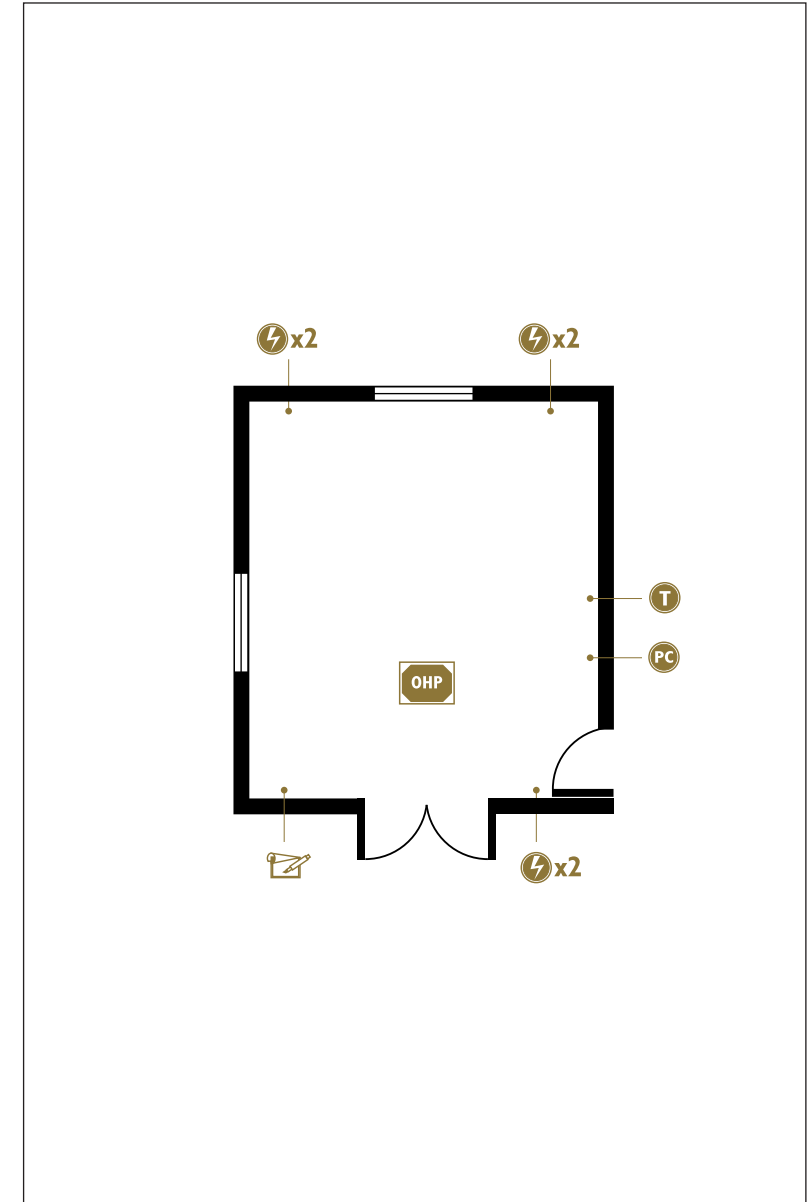

The Lawson

Room Dimension (metres) L x W x H

9.9 x 6.6 x 3.5

Services and equipment key

- | | |
|--|--|
|  x2 double sockets |  water cooler |
|  single socket |  tape deck |
|  telephone socket |  flip chart |
|  television |  free chart easel |
|  television aerial |  wipe board |
|  PC computer socket |  OHP overhead projector |
|  video | |
|  hi-fi system | |

10.3 x 5.5 x 4.2

Services and equipment key

 x2	double sockets		water cooler
	single socket		tape deck
	telephone socket		flip chart
	television		free chart easel
	television aerial		wipe board
	computer socket		overhead projector
	video		
	hi-fi system		

5.6 x 4.9 x 3.3

Services and equipment key

 x2	double sockets		water cooler
	single socket		tape deck
	telephone socket		flip chart
	television		free chart easel
	television aerial		wipe board
	computer socket		overhead projector
	video		
	hi-fi system		