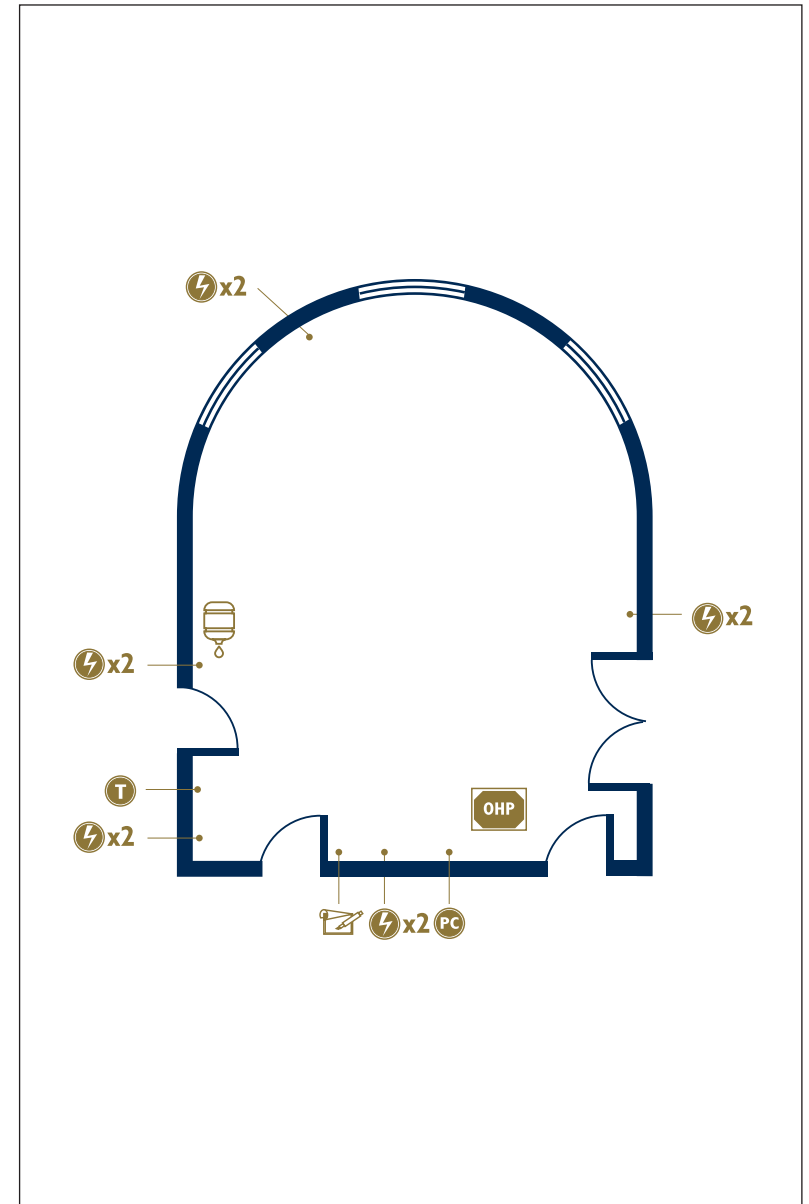

5.9 x 4.4 x 3.5

Services and equipment key

 x2 double sockets	 water cooler
 single socket	 tape deck
 telephone socket	 flip chart
 television	 free chart easel
 television aerial	 wipe board
 computer socket	 overhead projector
 video	
 hi-fi system	

8.0 x 6.4 x 3.5

Services and equipment key

 x2	double sockets		water cooler
	single socket		tape deck
	telephone socket		flip chart
	television		free chart easel
	television aerial		wipe board
	computer socket		overhead projector
	video		
	hi-fi system		