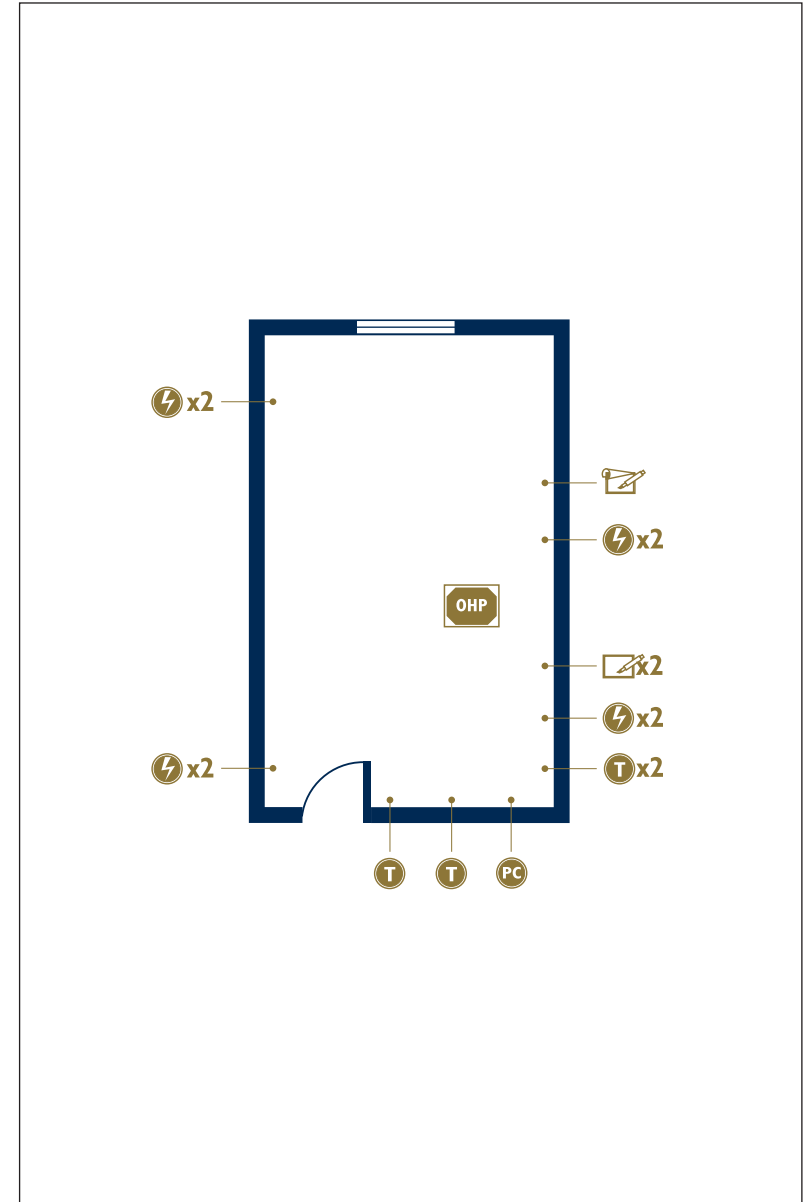

LONGHIRST

Longhirst Hall, Longhirst, Morpeth,
Northumberland NE61 3LL.
Tel: 01670 791348 Fax: 01670 791385
www.longhirst.co.uk E-mail:
enquiries@longhirst.co.uk